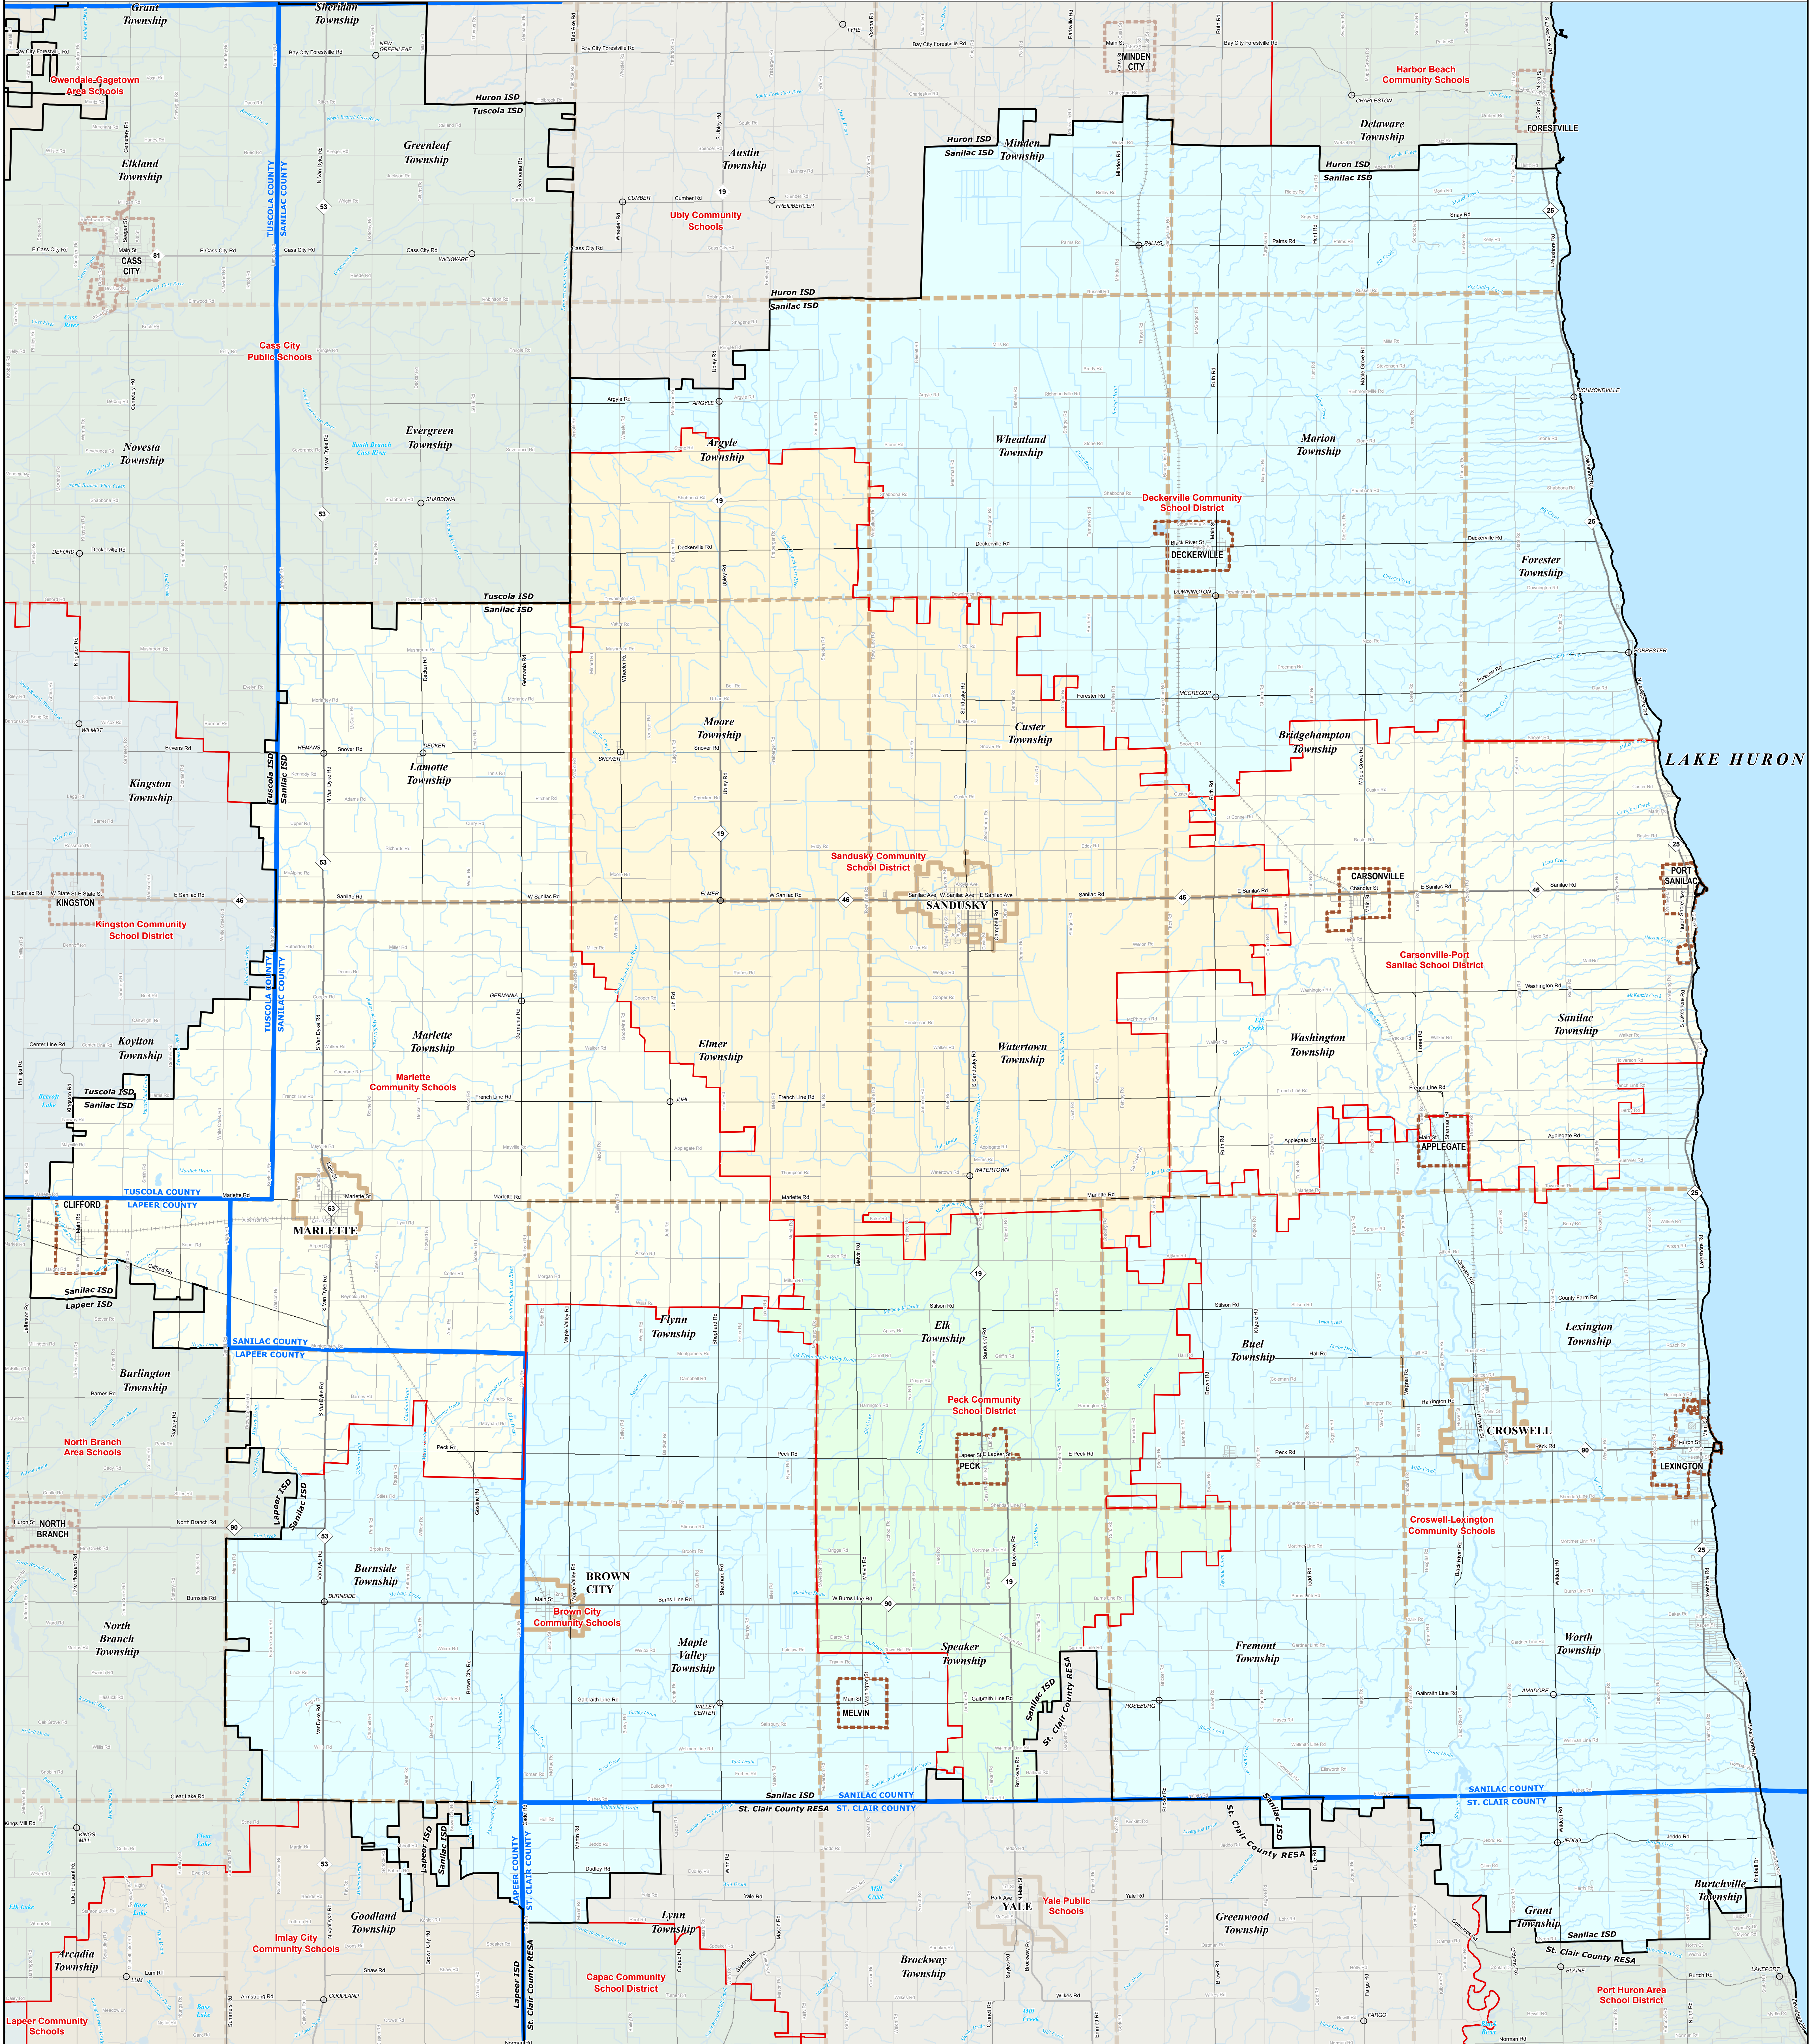

SANILAC ISD

0 2.5 5 Miles

*Note: Non K-12 School Districts identified with Asterisk (*) in Name

11/18/13

Legend

	Intermediate School District		County		Railroad
	School District		Unincorporated Place		Water Feature
	City		Freeway		River, Stream, or Drain
	Township		Primary Road		Local Road
	Village				
	Census Designated Place				

Source: Michigan Geographic Framework, v13a